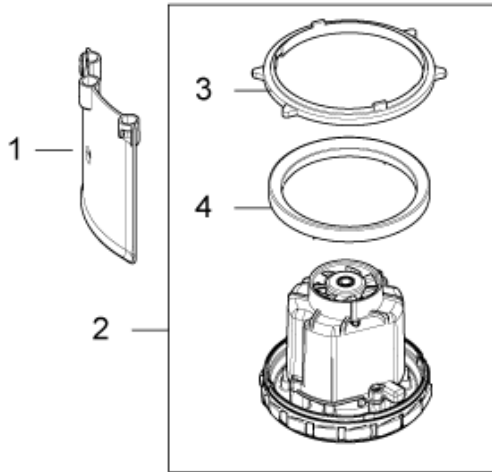

Model : 90123 AERO 31

Drawing : AERO3105 Motor and filter

Industrial Vacuums, Inc. www.industrialvac.com
800-214-9111