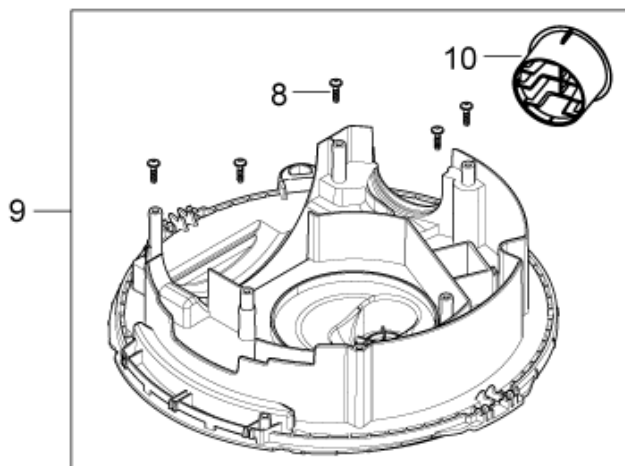

Model : 90123 AERO 31

Drawing : AERO3105 Motor and filter

Industrial Vacuums, Inc. www.industrialvac.com
800-214-9111