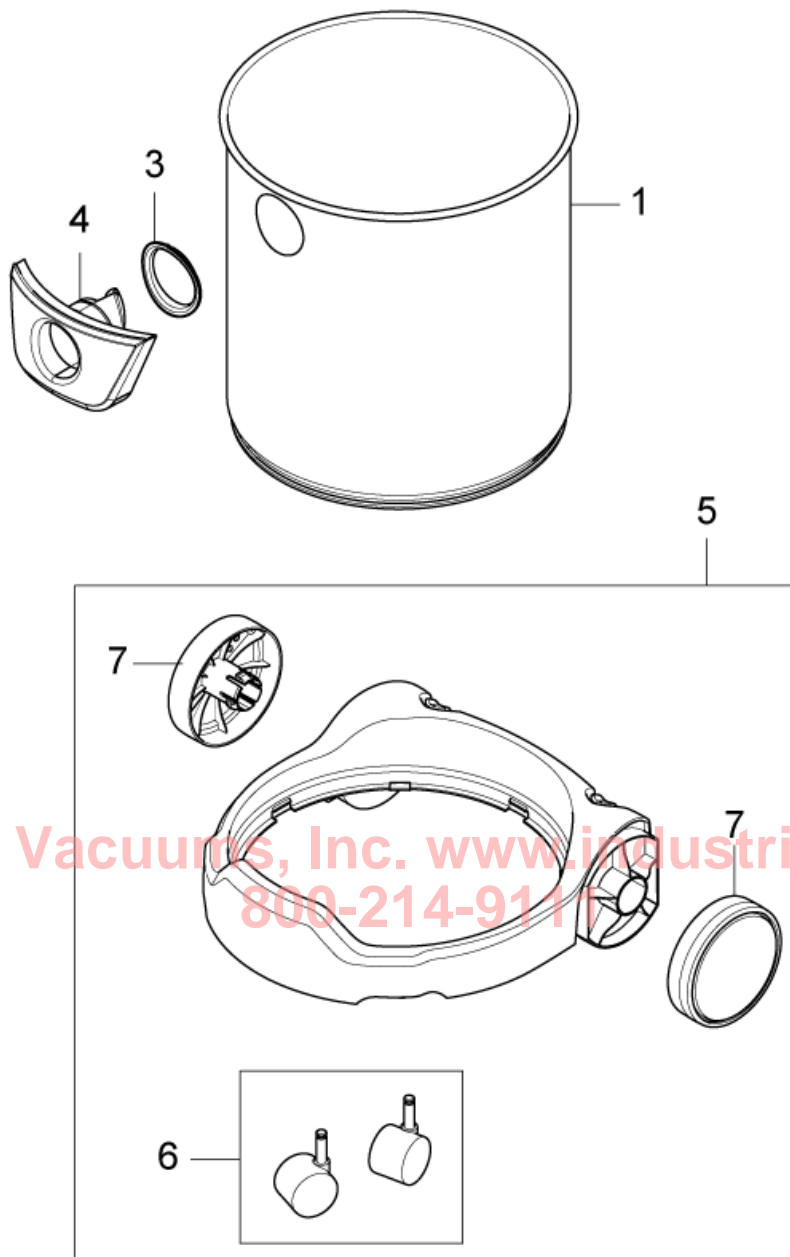

Model : 90123 AERO 31

Drawing : AERO3107 Container 30L INOX

Industrial Vacuums, Inc. www.industrialvac.com
800-214-9111

Model : 90123 AERO 31

23-08-2013 10:35:52

Partlist : AERO3108 Container 30L INOX

Page : 1

IA	Pos. no.	Qty.	Item no.	Item Text
	01	1	107409176	AERO 30L INOX container
	03	1	107409173	
	04	1	107409169	INLET FITTING
	05	1	107409174	TROLLEY CPL.
	06	1	140 6422 500	WHEELS LINK 50MM
	07	2	107409170	WHEEL D130

**Industrial Vacuums, Inc. www.industrialvac.com
800-214-9111**