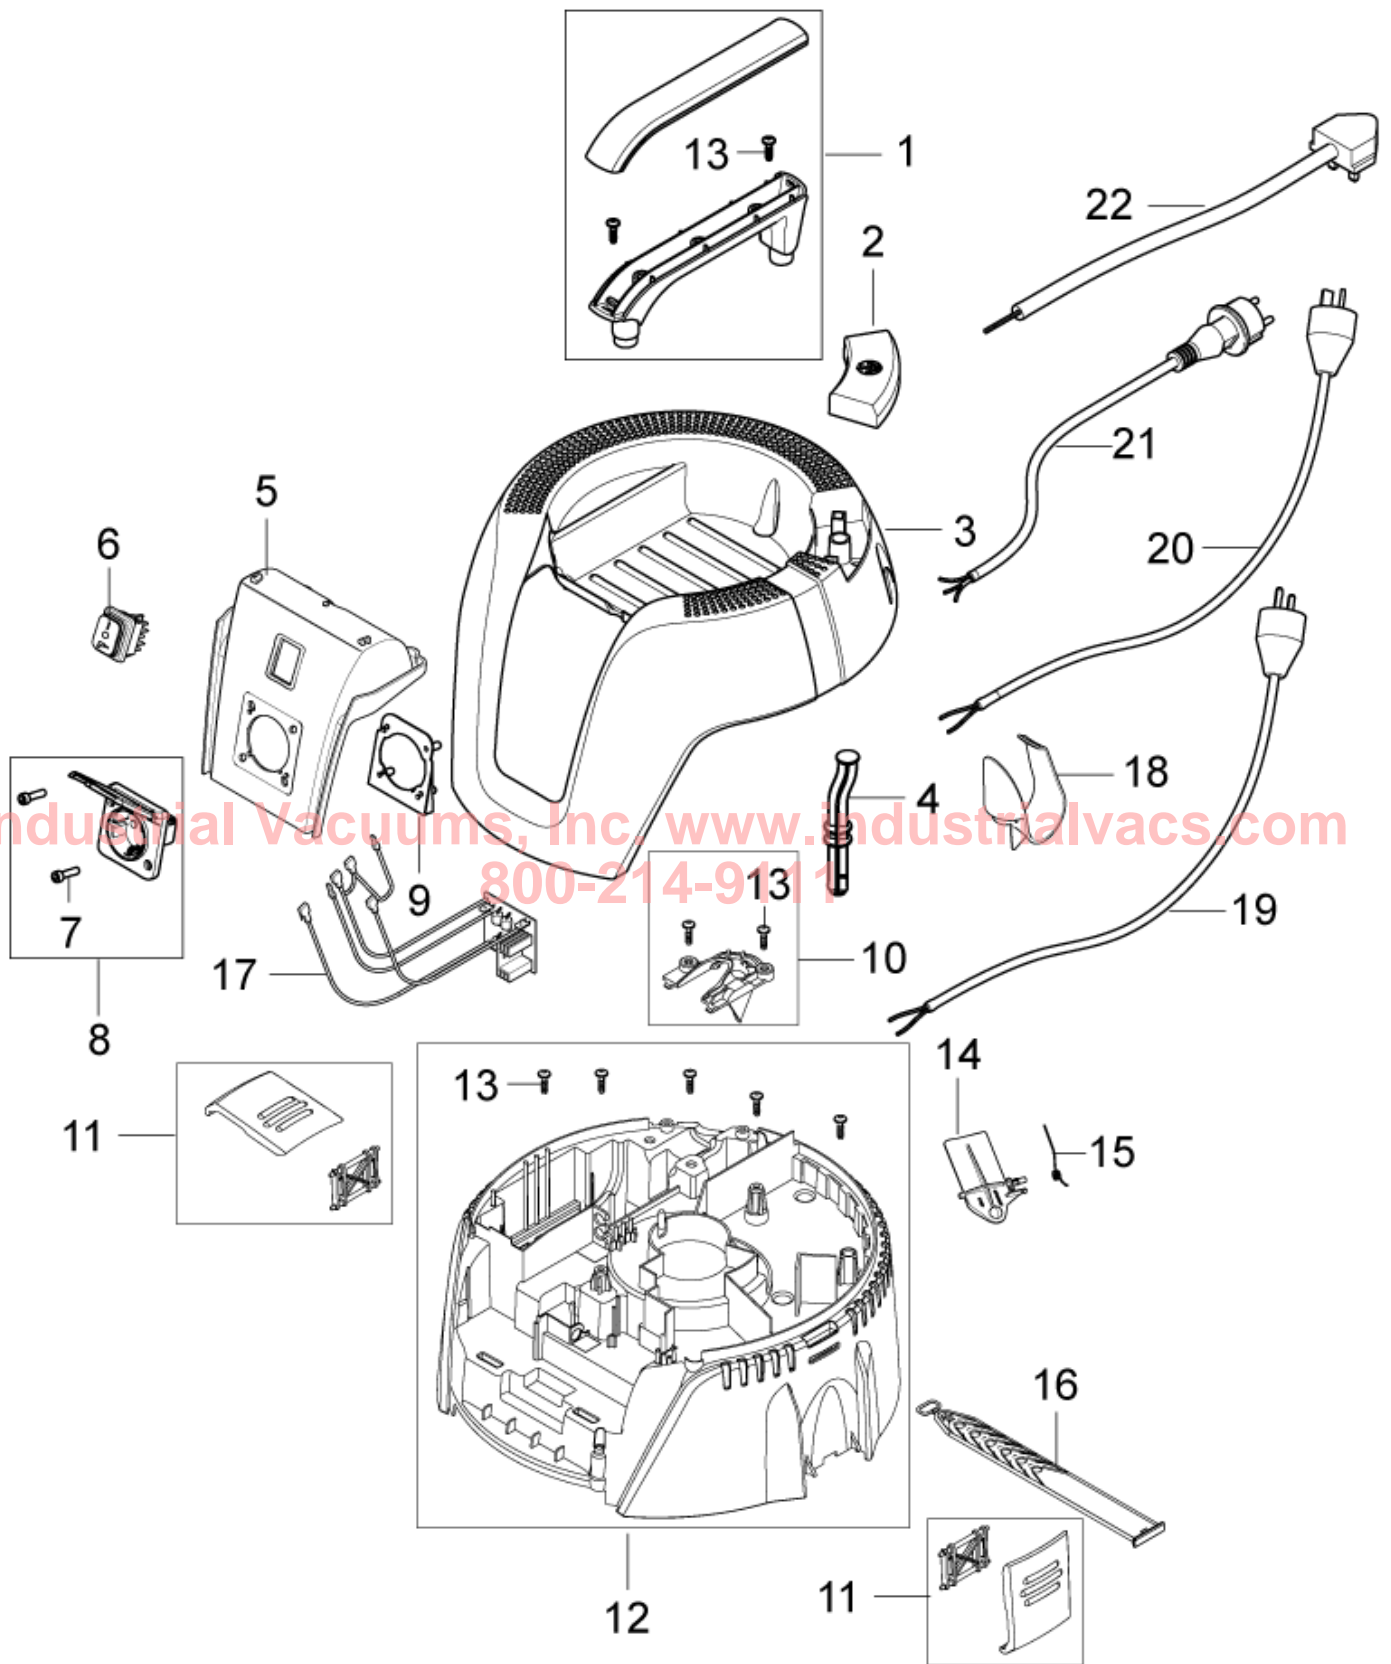

Model : 90123 AERO 31

Drawing : AERO3101 Hood 31-01 PC (not activ)

IA	Pos. no.	Qty.	Item no.	Item Text
	1	1	107409137	HANDLE
	10	1	909100083	TORSION SPRING D0.9X18X45 INOX
	11	1	107409132	AERO CLAMPING PLATE
	12	2	107409130	CLAMP
	13	1	302003704	SCREW EJOT DELTA PT50X18WN5451
	14	1	107409131	RUBBER STRAP
	15	1	302002392	POWERCORD AWG 18/2 SJTW X5.7M
	16	1	107409982	HOSE/CABLE HOOK, AERO 26/31
	17	1	60902	POWER CORD H05VV-F 2X0.75X5.7A
	18	1	302000452	POWER CORD H05RR-F 2X0.75X8.25 M
	19	1	60904	POWER CORD H05VV-F 2X0.75X5.7M
	2	1	107409138	PC BUTTON ADV 1
	3	1	107409145	AERO HEAD COVER 26-2L
	4	1	107409140	INTERFACE ADV 1
	5	1	107404540	SWITCH 0-1 DOUBLE POLE SET
	6	1	107404542	ANTI-INTEFERENCE CAPACITOR SET
	7	1	107409125	CABLE OUTLET
	8	1	107409141	PC ROD ADV 1
	9	1	107409129	PC FLAP - KIT

Industrial Vacuums, Inc. www.industrialvacs.com
800-214-9111

Model : 90123 AERO 31

Drawing : AERO3103 Hood 31-21 PC

IA	Pos. no.	Qty.	Item no.	Item Text
	01	1	107409137	HANDLE
	02	1	107409138	PC BUTTON ADV 1
	03	1	107409145	AERO HEAD COVER 26-2L
	04	1	107409141	PC ROD ADV 1
	05	1	107409140	INTERFACE ADV 1
	06	1	107409135	SWITCH 1-0-TOOL
	07	2	302003705	SCREW EJOT DELTA PT35X18WN5451
	08	1	107400059	SOCKET 16A/250V CH
	08	1	302004034	SOCKET 16A/250V EU
	09	1	302002052	PLUG SOCKET PLATE
	10	1	107409125	CABLE OUTLET
	11	1	107409130	CLAMP
	12	1	107409132	AERO CLAMPING PLATE
	13	9	302003704	SCREW EJOT DELTA PT50X18WN5451
	14	1	107409129	PC FLAP - KIT
	15	1	909100083	TORSION SPRING D0.9X18X45 INOX
	16	1	107409131	RUBBER STRAP
	17	1	107409148	
	18	1	107409982	HOSE/CABLE HOOK, AERO 26/31
	19	1	61130	POWERCORD H05VV-F 3G1.5X5.7M C
	20	1	302000882	POWER CORD SJTW-AWG16/3X8
	21	1	61132	POWERCORD HO5VV-F 3G1.0X5.7 SN