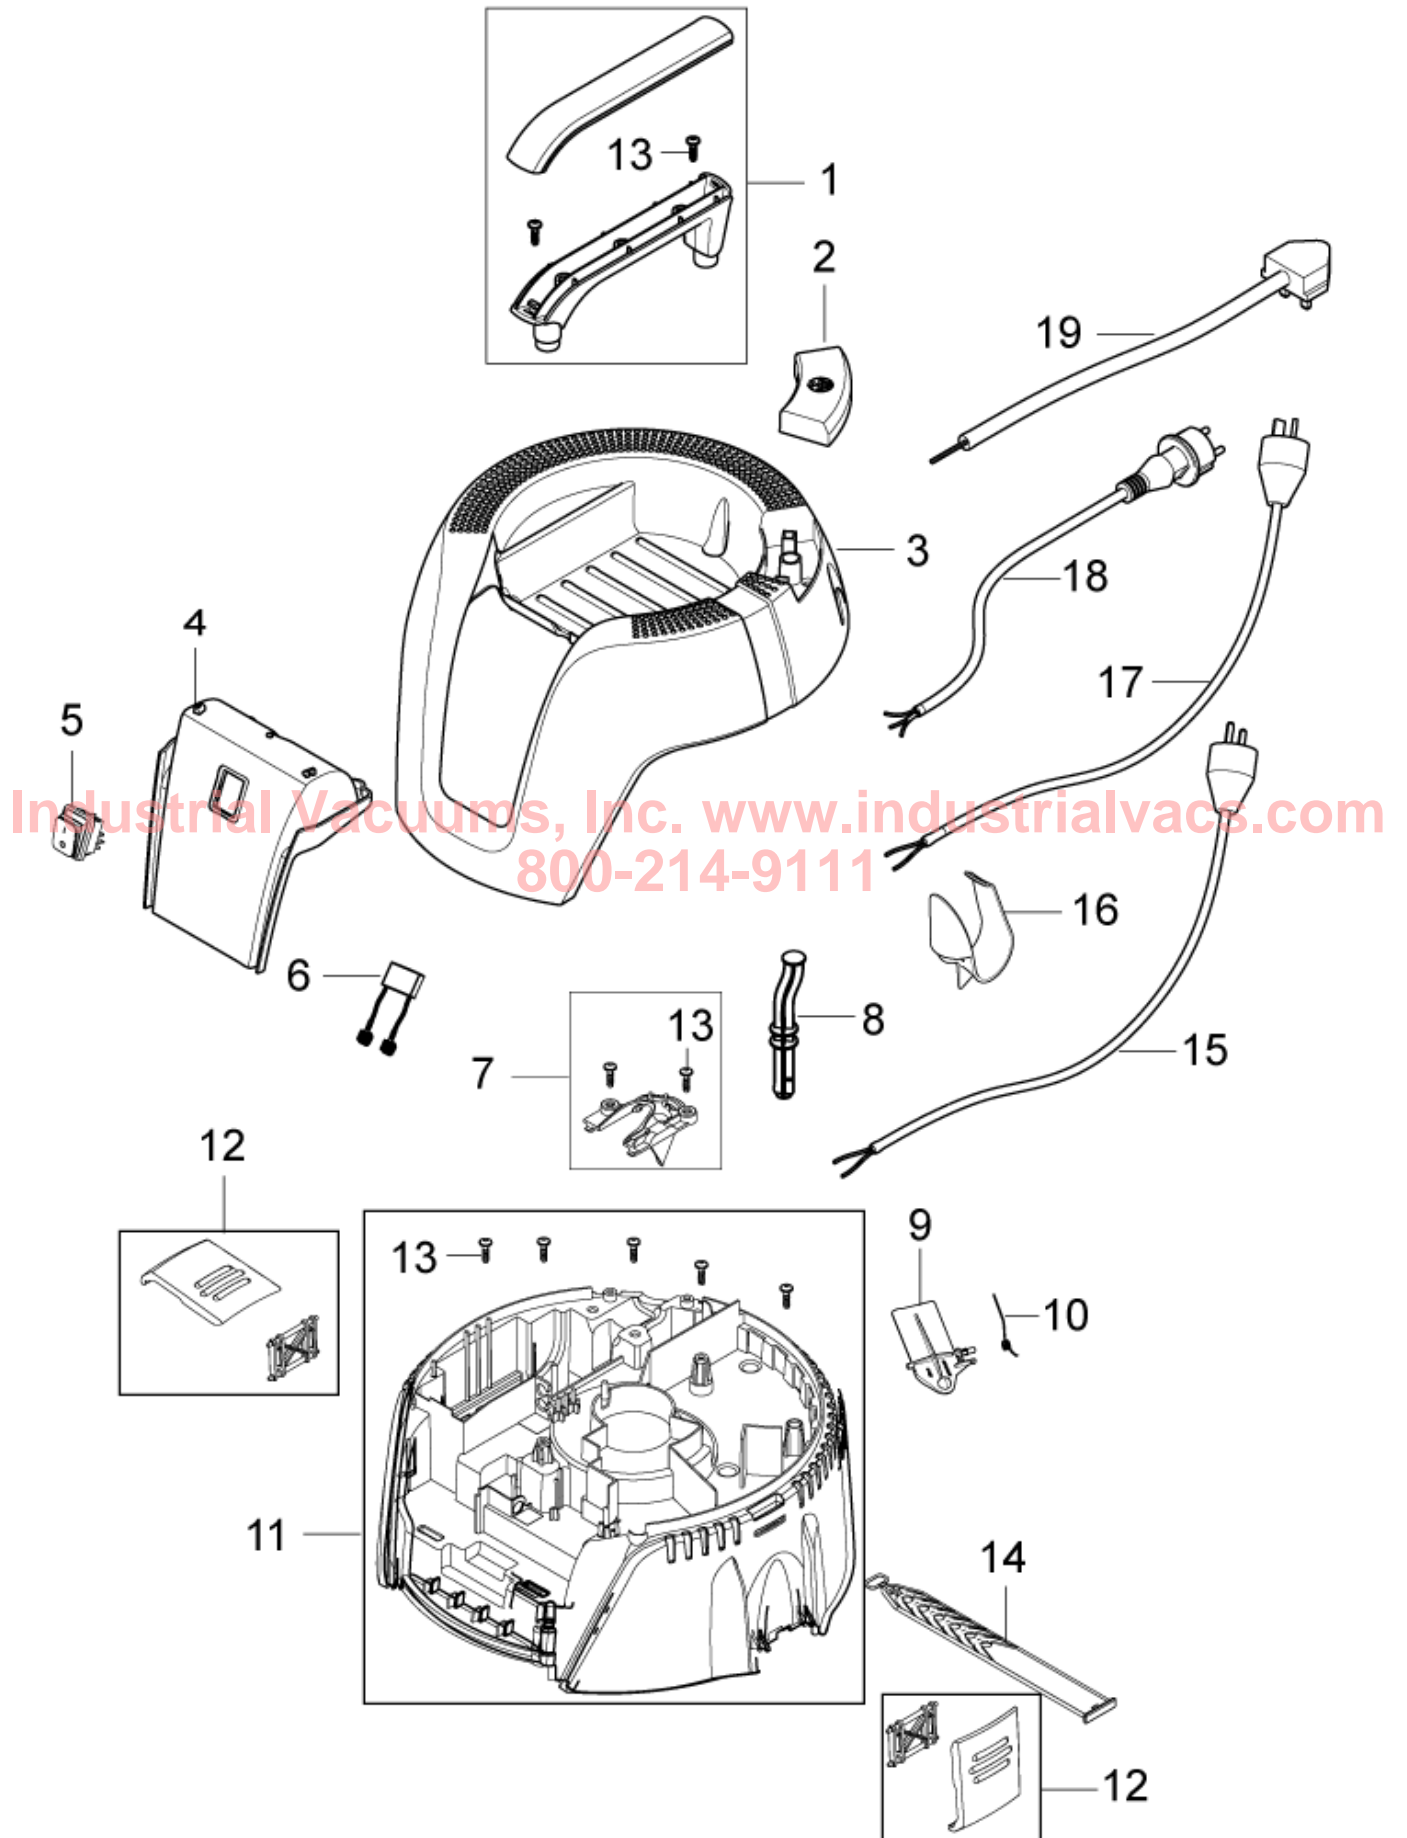

Model : 90123 AERO 31

Drawing : AERO3101 Hood 31-01 PC (not activ)

IA	Pos. no.	Qty.	Item no.	Item Text
	1	1	107409137	HANDLE
	10	1	909100083	TORSION SPRING D0.9X18X45 INOX
	11	1	107409132	AERO CLAMPING PLATE
	12	2	107409130	CLAMP
	13	1	302003704	SCREW EJOT DELTA PT50X18WN5451
	14	1	107409131	RUBBER STRAP
	15	1	302002392	POWERCORD AWG 18/2 SJTW X5.7M
	16	1	107409982	HOSE/CABLE HOOK, AERO 26/31
	17	1	60902	POWER CORD H05VV-F 2X0.75X5.7A
	18	1	302000452	POWER CORD H05RR-F 2X0.75X8.25 M
	19	1	60904	POWER CORD H05VV-F 2X0.75X5.7M
	2	1	107409138	PC BUTTON ADV 1
	3	1	107409145	AERO HEAD COVER 26-2L
	4	1	107409140	INTERFACE ADV 1
	5	1	107404540	SWITCH 0-1 DOUBLE POLE SET
	6	1	107404542	ANTI-INTEFERENCE CAPACITOR SET
	7	1	107409125	CABLE OUTLET
	8	1	107409141	PC ROD ADV 1
	9	1	107409129	PC FLAP - KIT

Industrial Vacuums, Inc. www.industrialvacs.com
800-214-9111

Model : 90123 AERO 31

Drawing : AERO3103 Hood 31-21 PC

IA	Pos. no.	Qty.	Item no.	Item Text
	01	1	107409137	HANDLE
	02	1	107409138	PC BUTTON ADV 1
	03	1	107409145	AERO HEAD COVER 26-2L
	04	1	107409141	PC ROD ADV 1
	05	1	107409140	INTERFACE ADV 1
	06	1	107409135	SWITCH 1-0-TOOL
	07	2	302003705	SCREW EJOT DELTA PT35X18WN5451
	08	1	107400059	SOCKET 16A/250V CH
	08	1	302004034	SOCKET 16A/250V EU
	09	1	302002052	PLUG SOCKET PLATE
	10	1	107409125	CABLE OUTLET
	11	1	107409130	CLAMP
	12	1	107409132	AERO CLAMPING PLATE
	13	9	302003704	SCREW EJOT DELTA PT50X18WN5451
	14	1	107409129	PC FLAP - KIT
	15	1	909100083	TORSION SPRING D0.9X18X45 INOX
	16	1	107409131	RUBBER STRAP
	17	1	107409148	
	18	1	107409982	HOSE/CABLE HOOK, AERO 26/31
	19	1	61130	POWERCORD H05VV-F 3G1.5X5.7M C
	20	1	302000882	POWER CORD SJTW-AWG16/3X8
	21	1	61132	POWERCORD HO5VV-F 3G1.0X5.7 SN