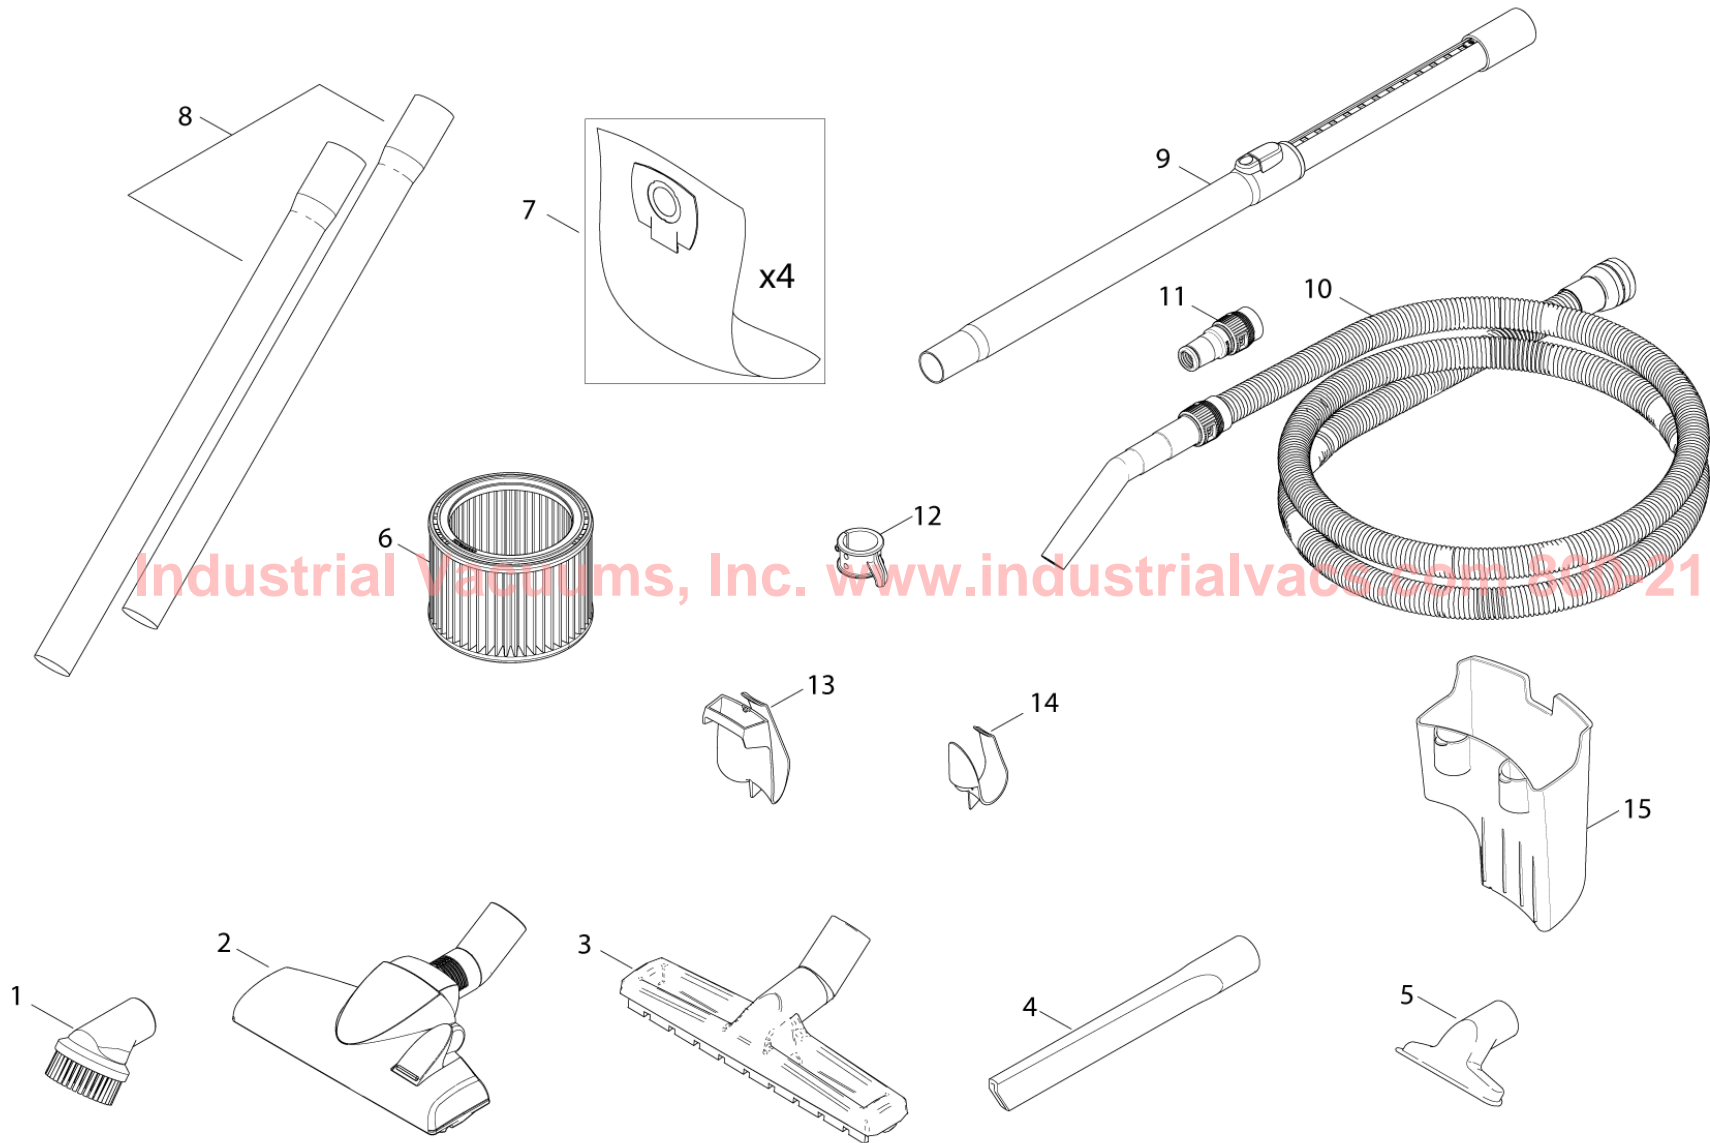

Model : 90123 AERO 31

Drawing : AERO2111 Accessories

Industrial Vacuums, Inc. www.industrialvacuums.com Phone 800-214-9111

IA	Pos. no.	Qty.	Item no.	Item Text
	01	1	302002509	SUCTION BRUSH D36 BLACK
	02	1	302002365	SOIL NOZZLE SWITCHABLE
	03	1	107402706	FLOOR NOZZLE D36 W/D -KIT
	03	1	107407310	FLOOR NOZZLE D32 RUBBER STRIP
	03	1	107407311	FLOOR NOZZLE D32 BRUSH
	04	1	29541	CREVICE NOZZLE D36X200
	05	1	14295	UNIVERSAL NOZZLE D36X115
	06	1	302000490	FILTER ELEMENT Ø185X140 PET M-CLASS
	07	1	302002404	FILTER BAG AERO 4 PCS
	08	1	107400032	EXTENSION TUBE D36 2X500MM ALU
	08	1	302000529	EXTEN TUBE D36 2X505MM ST/CR
	08	1	40696	EXTENS TUBE PLASTIC SET 2
	09	1	107402654	TELESCOPIC TUBE D36 575-930MM CR-ST
	09	1	107402705	TELESCOPIC TUBE PLAST.-KIT
	10	1	107405599	SUCTION HOSE D32X2500 CPL.
	10	1	107405600	SUCTION HOSE D32x1900 CPL.
	10	1	107406115	SUCTION HOSE D32X3500 CPL.
	10	1	107409976	UNIV HOSE WITH HAND TUBE D32X3500 CPL.
	11	1	107409977	TOOL ADAPTER WITH SUCTION REGULATION D32
	12	1	107409978	TUBE HOLDER KIT D32
	12	1	107409979	TUBE HOLDER KIT D36
	13	1	107409981	HOSE/CABLE HOOK, AERO 21
	14	1	107409982	HOSE/CABLE HOOK, AERO 26/31
	15	1	107409980	TOOL BOX, AERO 26/31

Industrial Vacuums, Inc. www.industrialvac.com
800-214-9111