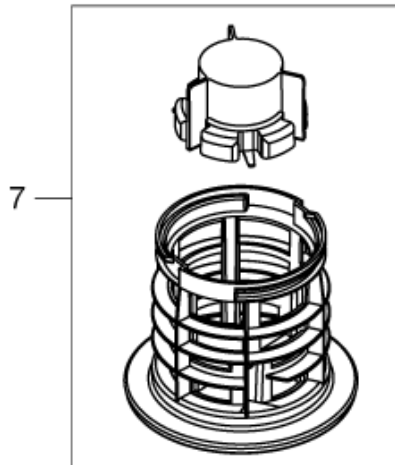

Model : 90123 AERO 31

Drawing : AERO3105 Motor and filter

Industrial Vacuums, Inc. www.industrialvac.com
800-214-9111